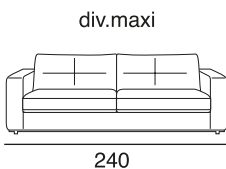

design: Stefano Conicconi

31 - el.grande
senza bracci

01L - el.laterale
senza bracci

pouff
quadrato
piccolo

pouff
quadrato
grande

Corner sofa with a wooden frame supported by intertwined elastic belts. The seat cushions are filled with latex covered with a mixture of anti-allergy goose feathers and latex. The back cushions are made of expanded polyurethane foam covered with feathers. Armrests are made of wood covered with expanded polyurethane foam and sterilized anti-allergy goose feathers. The base is made of polished chrome or black plated metal.

design: Stefano Conficconi

05 - polt.br.sx

06 - polt.br.dx

05P - polt.piccola
br.sx

06P - polt.piccola
br.dx

15 - polt.grande
br.sx

16 - polt.grande
br.dx

15G - divanetto
br.sx