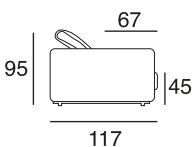

Sofaprogramm mit Holzgestell und Unterfederung aus extra breiten hochelastischen Gurtbändern. Die Sitzkissen sind aus Latex mit sterilisierten antiallergischen Gänsedaunen bezogen. Die Rückenkissen aus Polyurethanschaum, sind mit sterilisierten antiallergischen Gänsedaunen gepolstert. Die Armlehnen sind aus Holz mit Polyurethan Schaum und Daunen bezogen. Das Gestell aus Metall ist wahlweise verchromt oder schwarz verchromt lieferbar.