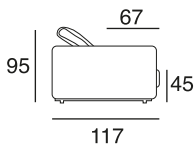

Sofaprogramm mit Holzgestell und Unterfederung aus extra breiten hochelastischen Gurtbändern. Die Sitzkissen sind aus Latex mit sterilisierten antiallergischen Gänsedaunen bezogen. Die Rückenkissen aus Polyurethanschaum, sind mit sterilisierten antiallergischen Gänsedaunen gepolstert. Die Armlehnen sind aus Holz mit Polyurethan Schaum und Daunen bezogen. Das Gestell aus Metall ist wahlweise verchromt oder schwarz verchromt lieferbar.