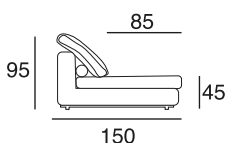

design: Stefano Conicconi

31 - el.grande
senza bracci

01L - el.laterale
senza bracci

pouff
quadrato
piccolo

pouff
quadrato
grande

Corner sofa with a wooden frame supported by intertwined elastic belts. The seat cushions are filled with latex covered with a mixture of anti-allergy goose feathers and latex. The back cushions are made of expanded polyurethane foam covered with feathers. Armrests are made of wood covered with expanded polyurethane foam and sterilized anti-allergy goose feathers. The base is made of polished chrome or black plated metal.