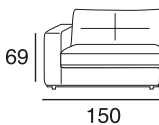

design: Stefano Conicconi

31 - el.grande
senza bracci

01L - el.laterale
senza bracci

pouff
quadrato
piccolo

pouff
quadrato
grande

Corner sofa with a wooden frame supported by intertwined elastic belts. The seat cushions are filled with latex covered with a mixture of anti-allergy goose feathers and latex. The back cushions are made of expanded polyurethane foam covered with feathers. Armrests are made of wood covered with expanded polyurethane foam and sterilized anti-allergy goose feathers. The base is made of polished chrome or black plated metal.

design: Stefano Conficconi

05 - polt.br.sx

06 - polt.br.dx

05P - polt.piccola
br.sx

06P - polt.piccola
br.dx

15 - polt.grande
br.sx

16 - polt.grande
br.dx

15G - divanetto
br.sx