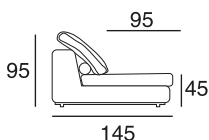

design: Stefano Conicconi

31 - el.grande
senza bracci

01L - el.laterale
senza bracci

pouff
quadrato
piccolo

pouff
quadrato
grande

Corner sofa with a wooden frame supported by intertwined elastic belts. The seat cushions are filled with latex covered with a mixture of anti-allergy goose feathers and latex. The back cushions are made of expanded polyurethane foam covered with feathers. Armrests are made of wood covered with expanded polyurethane foam and sterilized anti-allergy goose feathers. The base is made of polished chrome or black plated metal.