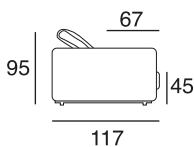

05 - polt.br.sx

06 - polt.br.dx

Sofaprogramm mit Holzgestell und Unterfederung aus extra breiten hochelastischen Gurtbändern. Die Sitzkissen sind aus Latex mit sterilisierten antiallergischen Gänsedaunen bezogen. Die Rückenkissen aus Polyurethanschaum, sind mit sterilisierten antiallergischen Gänsedaunen gepolstert. Die Armlehnen sind aus Holz mit Polyurethan Schaum und Daunen bezogen. Das Gestell aus Metall ist wahlweise verchromt oder schwarz verchromt lieferbar.