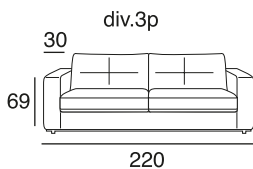

Sofaprogramm mit Holzgestell und Unterfederung aus extra breiten hochelastischen Gurtbändern. Die Sitzkissen sind aus Latex mit sterilisierten antiallergischen Gänsedaunen bezogen. Die Rückenkissen aus Polyurethanschaum, sind mit sterilisierten antiallergischen Gänsedaunen gepolstert. Die Armlehnen sind aus Holz mit Polyurethan Schaum und Daunen bezogen. Das Gestell aus Metall ist wahlweise verchromt oder schwarz verchromt lieferbar.