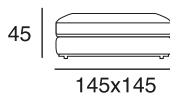

31 - el.grande
senza bracci

01L - el.laterale
senza bracci

pouff
quadrato
piccolo

pouff
quadrato
grande

Corner sofa with a wooden frame supported by intertwined elastic belts. The seat cushions are filled with latex covered with a mixture of anti-allergy goose feathers and latex. The back cushions are made of expanded polyurethane foam covered with feathers. Armrests are made of wood covered with expanded polyurethane foam and sterilized anti-allergy goose feathers. The base is made of polished chrome or black plated metal.