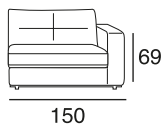

design: Stefano Conicconi

31 - el.grande
senza bracci

01L - el.laterale
senza bracci

pouff
quadrato
piccolo

pouff
quadrato
grande

Corner sofa with a wooden frame supported by intertwined elastic belts. The seat cushions are filled with latex covered with a mixture of anti-allergy goose feathers and latex. The back cushions are made of expanded polyurethane foam covered with feathers. Armrests are made of wood covered with expanded polyurethane foam and sterilized anti-allergy goose feathers. The base is made of polished chrome or black plated metal.

design: Stefano Conficconi

05 - polt.br.sx

06 - polt.br.dx

05P - polt.piccola
br.sx

06P - polt.piccola
br.dx

15 - polt.grande
br.sx

16 - polt.grande
br.dx

15G - divanetto
br.sx