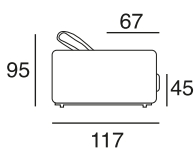

Sofaprogramm mit Holzgestell und Unterfederung aus extra breiten hochelastischen Gurtbändern. Die Sitzkissen sind aus Latex mit sterilisierten antiallergischen Gänsedaunen bezogen. Die Rückenkissen aus Polyurethanschaum, sind mit sterilisierten antiallergischen Gänsedaunen gepolstert. Die Armlehnen sind aus Holz mit Polyurethan Schaum und Daunen bezogen. Das Gestell aus Metall ist wahlweise verchromt oder schwarz verchromt lieferbar.