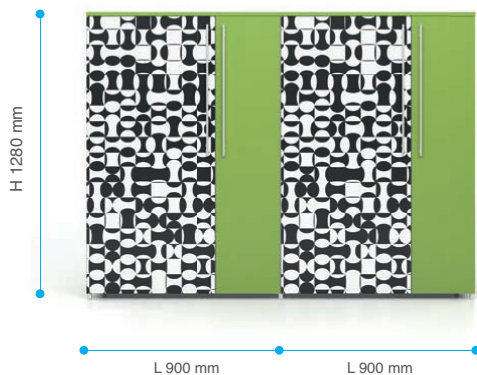

K0196 _L1050 x H960 x P478

K0198 _L1650 x H1280 x P478

K0200 _L600 x H1280 x P478

K0202 _L1500 x H640 x P478

K0204 _L1800 x H480 x P478

K0206 _L900 x H960 x P478

K0208 _L1200 x H1280 x P478

K0210 _L1500 x H640 x P478 mm

K0212 _L1800 x H1280 x P478

K0214 _L1500 x H640 x P478

K0216 _L1200 x H1280 x P478

ALFABOX

ALTEZZA "H" E LARGHEZZA "L" / Height "H" and width "L".

H 160 mm					
H 256 mm					
H 320 mm					
H 384 mm					
H 480 mm					
H 512 mm					
H 640 mm					
H 768 mm					
H 800 mm					
H 896 mm					
H 960 mm					
H 1024 mm					
H 1120 mm					
H 1280 mm					
	L 300 mm	L 450 mm	L 600 mm	L 750 mm	L 900 mm