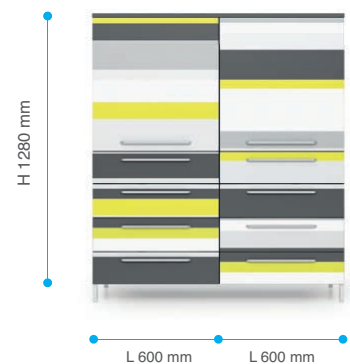

K0196 _L1050 x H960 x P478

K0198 _L1650 x H1280 x P478

K0200 _L600 x H1280 x P478

K0202 _L1500 x H640 x P478

K0204 _L1800 x H480 x P478

K0206 _L900 x H960 x P478

K0208 _L1200 x H1280 x P478

K0210 _L1500 x H640 x P478 mm

K0212 _L1800 x H1280 x P478

K0214 _L1500 x H640 x P478

K0216 _L1200 x H1280 x P478

ALFABOX

ALTEZZA "H" E LARGHEZZA "L" / Height "H" and width "L".

H 160 mm					
H 256 mm					
H 320 mm					
H 384 mm					
H 480 mm					
H 512 mm					
H 640 mm					
H 768 mm					
H 800 mm					
H 896 mm					
H 960 mm					
H 1024 mm					
H 1120 mm					
H 1280 mm					
	L 300 mm	L 450 mm	L 600 mm	L 750 mm	L 900 mm