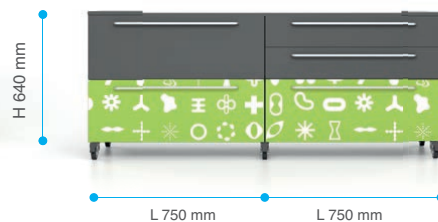

K0196 _L1050 x H960 x P478

K0198 _L1650 x H1280 x P478

K0200 _L600 x H1280 x P478

K0202 _L1500 x H640 x P478

K0204 _L1800 x H480 x P478

K0206 _L900 x H960 x P478

K0208 _L1200 x H1280 x P478

K0210 _L1500 x H640 x P478 mm

K0212 _L1800 x H1280 x P478

K0214 _L1500 x H640 x P478

K0216 _L1200 x H1280 x P478

ALFABOX

ALTEZZA "H" E LARGHEZZA "L" / Height "H" and width "L".

H 160 mm					
H 256 mm					
H 320 mm					
H 384 mm					
H 480 mm					
H 512 mm					
H 640 mm					
H 768 mm					
H 800 mm					
H 896 mm					
H 960 mm					
H 1024 mm					
H 1120 mm					
H 1280 mm					
	L 300 mm	L 450 mm	L 600 mm	L 750 mm	L 900 mm