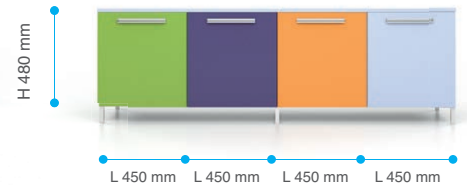

K0196 _L1050 x H960 x P478

K0198 _L1650 x H1280 x P478

K0200 _L600 x H1280 x P478

K0202 _L1500 x H640 x P478

K0204 _L1800 x H480 x P478

K0206 _L900 x H960 x P478

K0208 _L1200 x H1280 x P478

K0210 _L1500 x H640 x P478 mm

K0212 _L1800 x H1280 x P478

K0214 _L1500 x H640 x P478

K0216 _L1200 x H1280 x P478

ALFABOX

ALTEZZA "H" E LARGHEZZA "L" / Height "H" and width "L".

H 160 mm					
H 256 mm					
H 320 mm					
H 384 mm					
H 480 mm					
H 512 mm					
H 640 mm					
H 768 mm					
H 800 mm					
H 896 mm					
H 960 mm					
H 1024 mm					
H 1120 mm					
H 1280 mm					
	L 300 mm	L 450 mm	L 600 mm	L 750 mm	L 900 mm