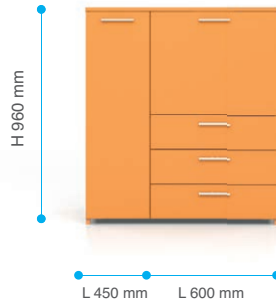

K0196 _L1050 x H960 x P478

K0198 _L1650 x H1280 x P478

K0200 _L600 x H1280 x P478

K0202 _L1500 x H640 x P478

K0204 _L1800 x H480 x P478

K0206 _L900 x H960 x P478

K0208 _L1200 x H1280 x P478

K0210 _L1500 x H640 x P478 mm

K0212 _L1800 x H1280 x P478

K0214 _L1500 x H640 x P478

K0216 _L1200 x H1280 x P478

ALFABOX

ALTEZZA "H" E LARGHEZZA "L" / Height "H" and width "L".

H 160 mm					
H 256 mm					
H 320 mm					
H 384 mm					
H 480 mm					
H 512 mm					
H 640 mm					
H 768 mm					
H 800 mm					
H 896 mm					
H 960 mm					
H 1024 mm					
H 1120 mm					
H 1280 mm					
	L 300 mm	L 450 mm	L 600 mm	L 750 mm	L 900 mm